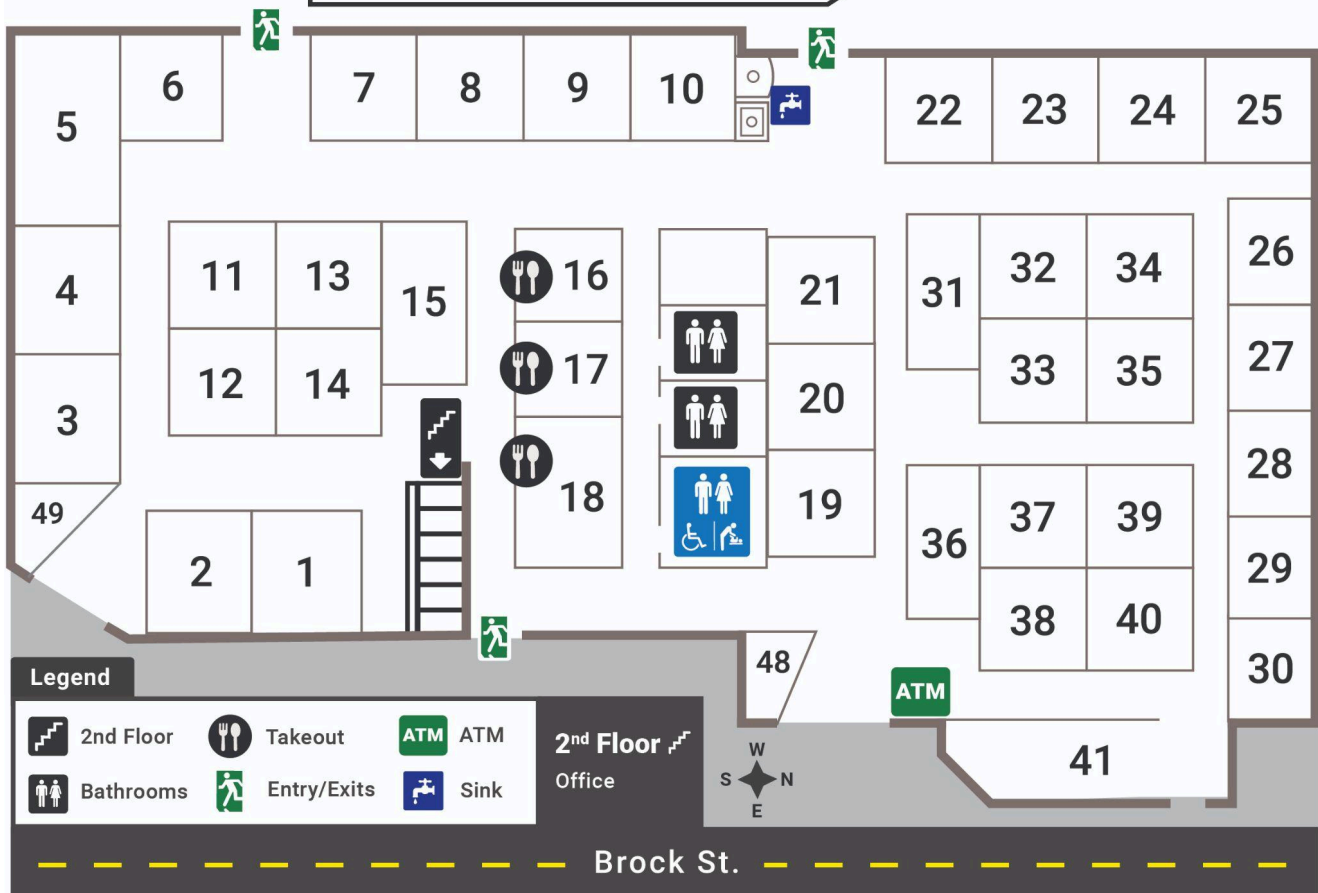

SOO | MRKT MAP

Scan the QR code or go to SooMarket.ca/Vendors to learn about each of our vendors.

- | | | | |
|--------------------------|--------------------------------------|--|-----------------------------------|
| 1 Agawa Fishery | 12 Milly's Eats and Treats | 23 Jeff Dixon Visual Artist | 34 Hummingbird Studio |
| 2 Thomson Farms | 13 Cravings by Paula | 24 Meadowview Alpaca | 35 Carson Merrieffield |
| 3 Mountain Maple | 14 Tuomo's Stubbornly Finnish Bakery | 25 Meadowview Alpaca | 36 One Garden Produce & Preserves |
| 4 The Cabajan Kitchen | 15 Marshall Farm | 26 The Turning Point Woodworking & Photography | 37 Sweet Change Chocolate |
| 5 Collholm Farm | 16 Pauline's Tasty Treats | 27 Ikabel Creations | 38 Ada's Kitchen |
| 6 Collholm Farm | 17 Kasdan co. | 28 Cultura Ferments | 39 Fruitful Hill Farm |
| 7 Benji's Doggy Desserts | 18 Northern Twisted Pizza | 29 Aizeneia | 40 Brianna's Crystals & Minerals |
| 8 Fur-Ever Furs | 19 Stock & Broth | 30 Hearterra | 41 Hearterra Refillery |
| 9 Hogan's Homestead | 20 Jenn Bakes Cakes | 31 Fern and Arrow, Findlay's Fungus | 48 Community Table |
| 10 Red Roof Honey | 21 A Taste of Italy | 32 Pauline's Hobby Corner | 49 Guest Vendor |
| 11 All in the Family | 22 40 Below Snacks | 33 Soaps by Shé | |

INTERIOR

FLIP TO BACK TO SEE EXTERIOR MAP

- 42 Syrian Table
- 43 Bloom Kombucha
- 44 Ontario Wild
- 45 Penokean Hills Farm
- 46 Reubara's Bistro & Catering
- 47 City SSM

EXTERIOR