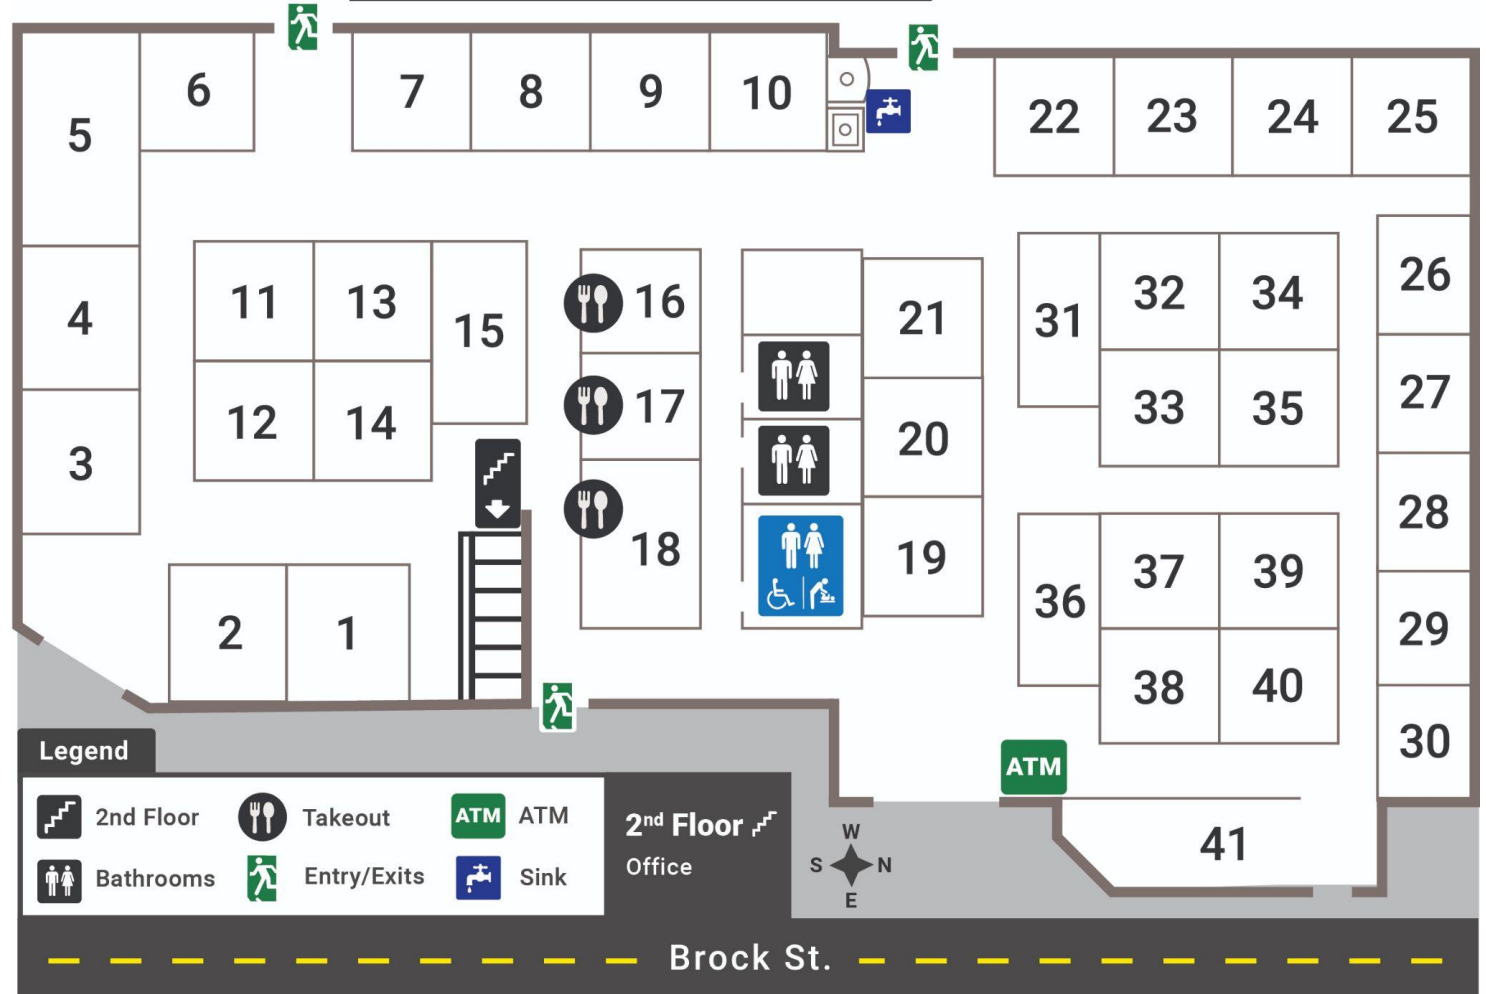

SOO | MRKT MAP

Scan the QR code or go to SooMarket.ca/Vendors to learn about each of our vendors.

- | | | | |
|---------------------|--------------------------------|--|-----------------------------------|
| 1 Agawa Fishery | 11 All in the Family | 21 A Taste of Italy | 31 Pastry by Roberta |
| 2 Thomson Farms | 12 Milly's Eats & Treats | 22 40 Below Snacks | 32 Pauline's Hobby Corner |
| 3 Mountain Maple | 13 Cravings by Paula | 23 Jeff Dixon Visual Artist | 33 Soaps by Shé |
| 4 Mountain Maple | 14 Cornucopia Gourmet Popcorn | 24 Brianna's Crystals | 34 Hummingbird Studio |
| 5 Collholm Farm | 15 Meadowview Alpaca Farm | 25 Ada's Kitchen | 35 Carson Merriemfield |
| 6 Collholm Farm | 16 Reubara's Bistro & Catering | 26 The Turning Point Woodworking & Photography | 36 One Garden Produce & Preserves |
| 7 Jardin Farms | 17 KasDan Espresso & Donuts | 27 Ikabel Creations | 37 Sweet Change Chocolate |
| 8 Marshall Farms | 18 Northern Twisted Pizza | 28 Cultura Ferments | 38 Findlay's Fungus |
| 9 Hogan's Homestead | 19 Stock & Broth | 29 Aizeneia / Twisted Art | 39 Jenn Bakes Cakes |
| 10 Red Roof Honey | 20 Cheryl's Baking | 30 Hearterra - Refillery | 40 Weekly Day Vendor |
| | | | 41 Hearterra |

INTERIOR

FLIP TO BACK TO SEE EXTERIOR MAP

SOO | MRKT MAP

Scan the QR code or go to SooMarket.ca/Vendors to learn about each of our vendors.

- | | | | |
|----|--------------------|----|-----------------------------|
| 42 | Syrian Table* | 45 | Penokean Hills Farm |
| 43 | Bloom Kombucha | 46 | Reubara's Bistro & Catering |
| 44 | Jane of All Trades | 47 | City SSM |